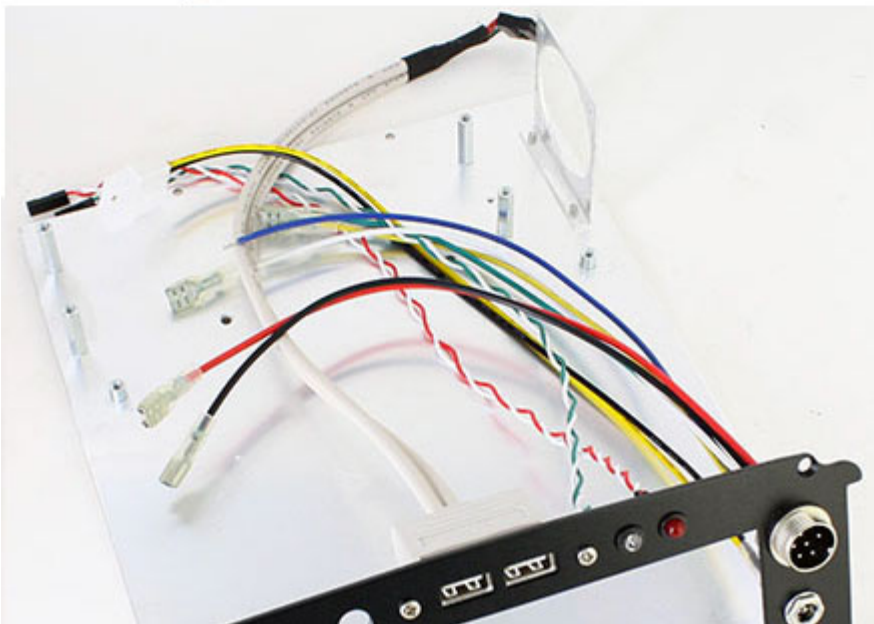

149.00 EUR

incl. 19% VAT, plus [shipping](#)

- Aluminium metal design !
- For M2-ATX !
- Mini-ITX !

The VoomPC-1B automotive (car, boat, electric cart) enclosure is a small, rugged car PC (carputer) enclosure designed to work in harsh environments such as dust and high temperatures. Made out of massive extruded aluminum profile, the VoomPC-1B car PC (carputer) enclosure was designed to work with any type of mini-ITX motherboard (170x170mm). This car PC / carputer enclosure is specifically designed to work with the M2-ATX car PC automotive power supply series, sold separately.

Your ideal under the seat or trunk car computer

The VoomPC car PC (carputer) enclosure can take one 2.5" harddrives.

Dimensions : 235(W)x254(L)x80(H)mm

Power- and HDD-LED

2x Rear USB2.0

1x antenna hole

Scope of supply :

- VoomPC-1B CarPC Mini-ITX enclosure
- TFT-power connector cable (internal to 5.25" power connector, external to 5.5/2.5mm DC-connector)
- Cable harness (internal to M2-ATX plus, ignition plus, ground, 2x freely usable)